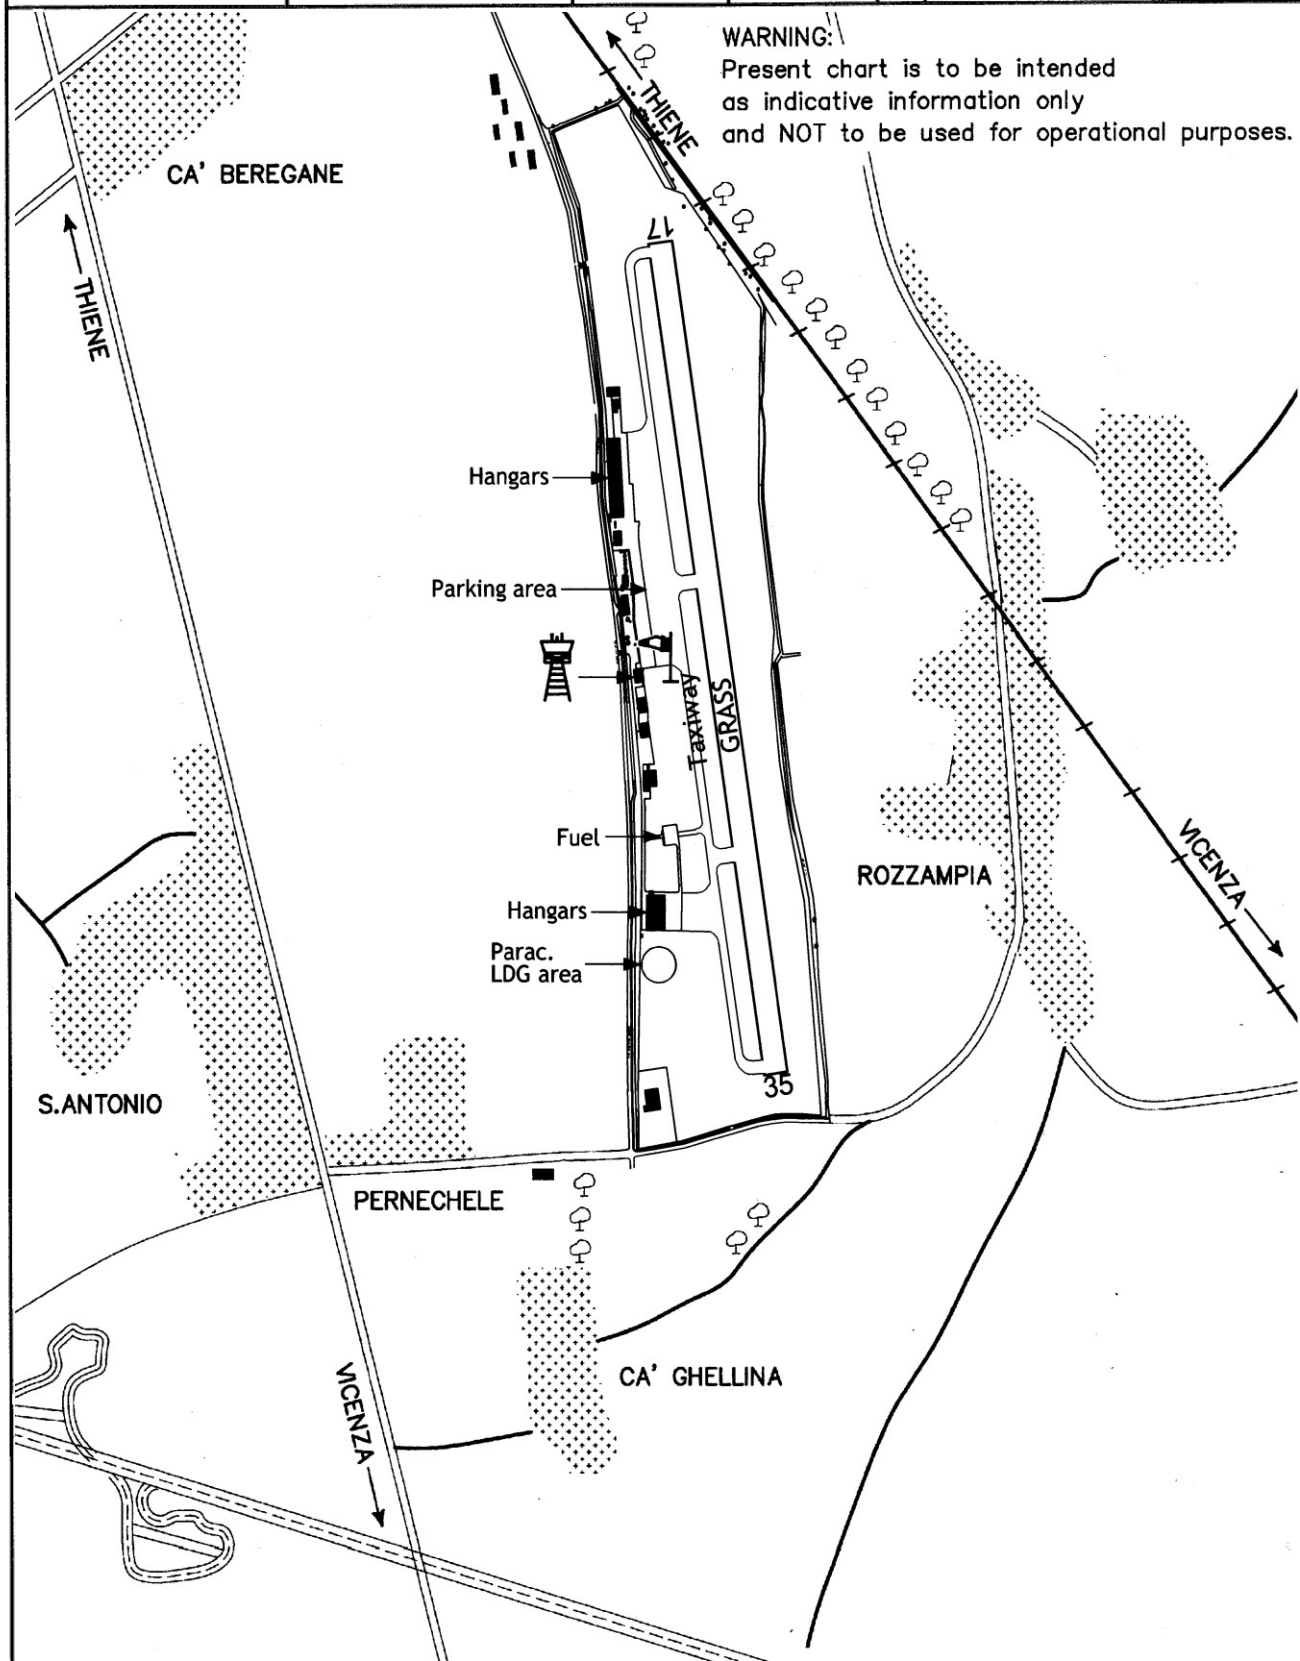

AD Operative Hours	Traffic Circuit	Thiene Radio	Aerodrome Elevation	L I D H	THIENE
See relevant AD pages	1000 FT Standard	CH121.205	335 Ft		45°40'32" N 011°29'47" E *

WARNING:
 Present chart is to be intended as indicative information only and NOT to be used for operational purposes.

CHANGE: UPDATED CHART